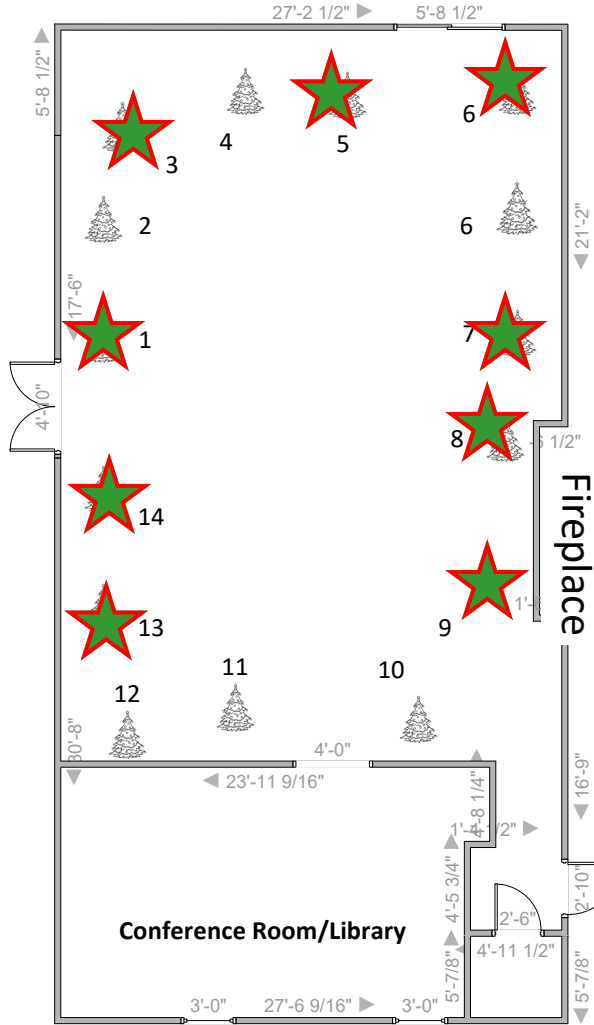

Holland Land Office Museum

Wonderland of Trees 2024

Map of Tree Locations

Drawings are not to scale.
Tree locations may differ slightly from drawings.

Contact the HLOM at 585-343-4727
to reserve your tree today!

West Wing

East Wing

 = Taken