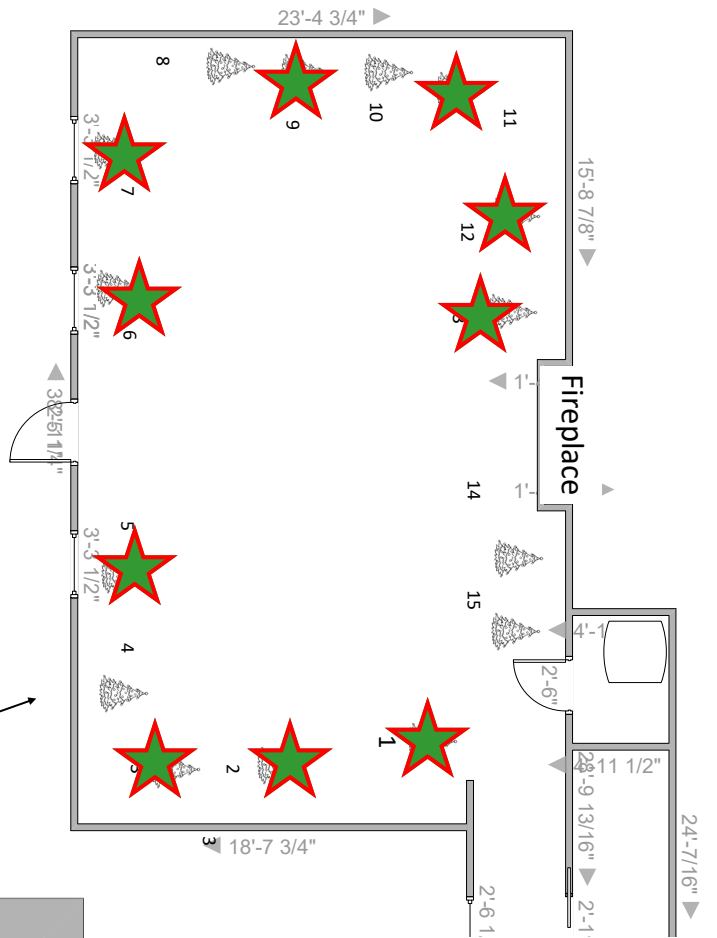

East Wing

Map of Tree Locations

Drawings are not to scale.
Tree locations may differ slightly from drawings.

Contact the HLOM at 585-343-4727
to reserve your tree today!

= Taken

West Wing