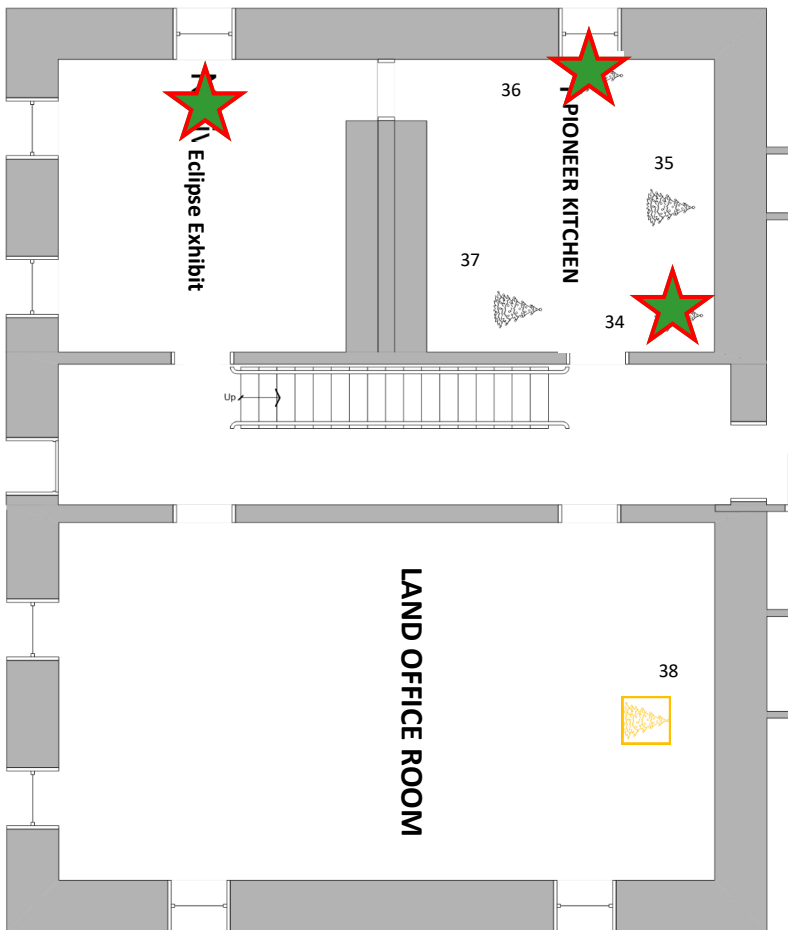

East Wing

Map of Tree Locations

Drawings are not to scale.
Tree locations may differ slightly from drawings.

Contact the HLOM at 585-343-4727
to reserve your tree today!

= Taken

West Wing