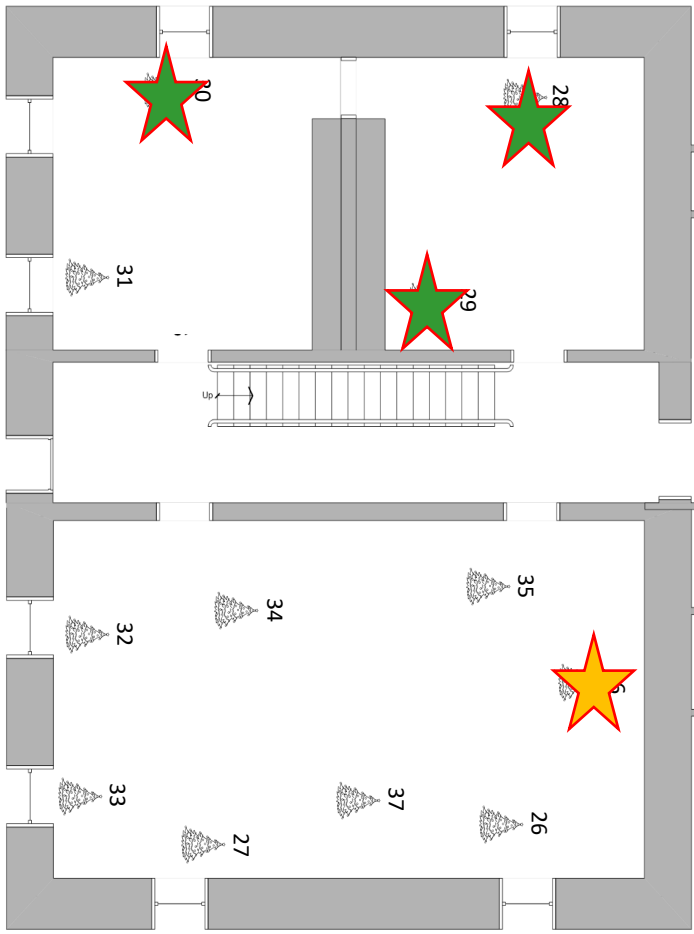

Presents:

East Wing

Front Porch

Map of Tree Locations

Drawings are not to scale.
Tree locations may differ slightly from drawings.

Contact the HLOM at 585-343-4727
to reserve your tree today!

= Taken

West Wing