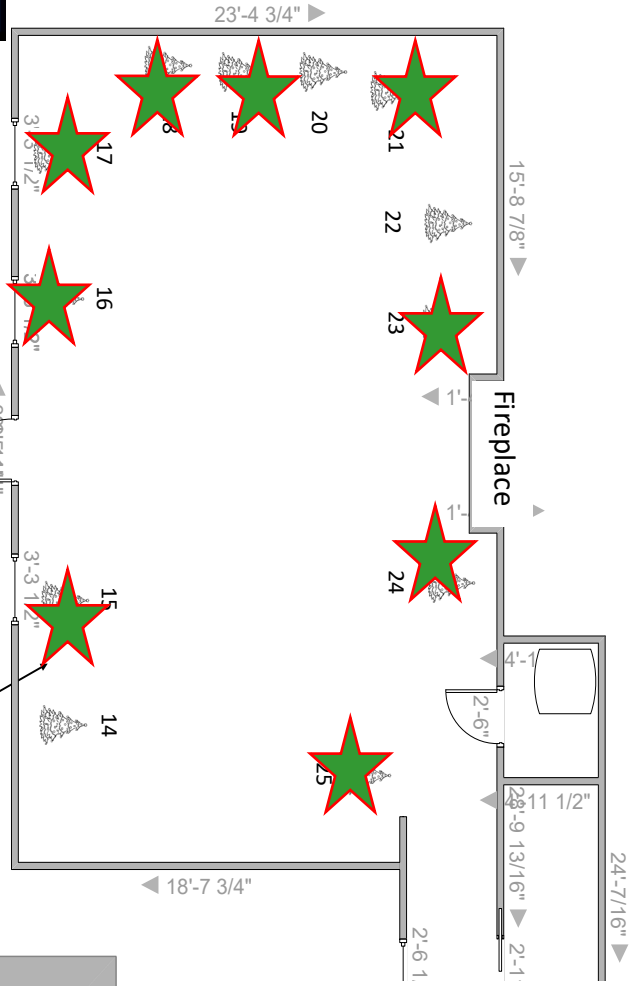

Presents:

East Wing

Front Porch

Map of Tree Locations

Drawings are not to scale.
Tree locations may differ slightly from drawings.

Contact the HLOM at 585-343-4727
to reserve your tree today!

= Taken

West Wing